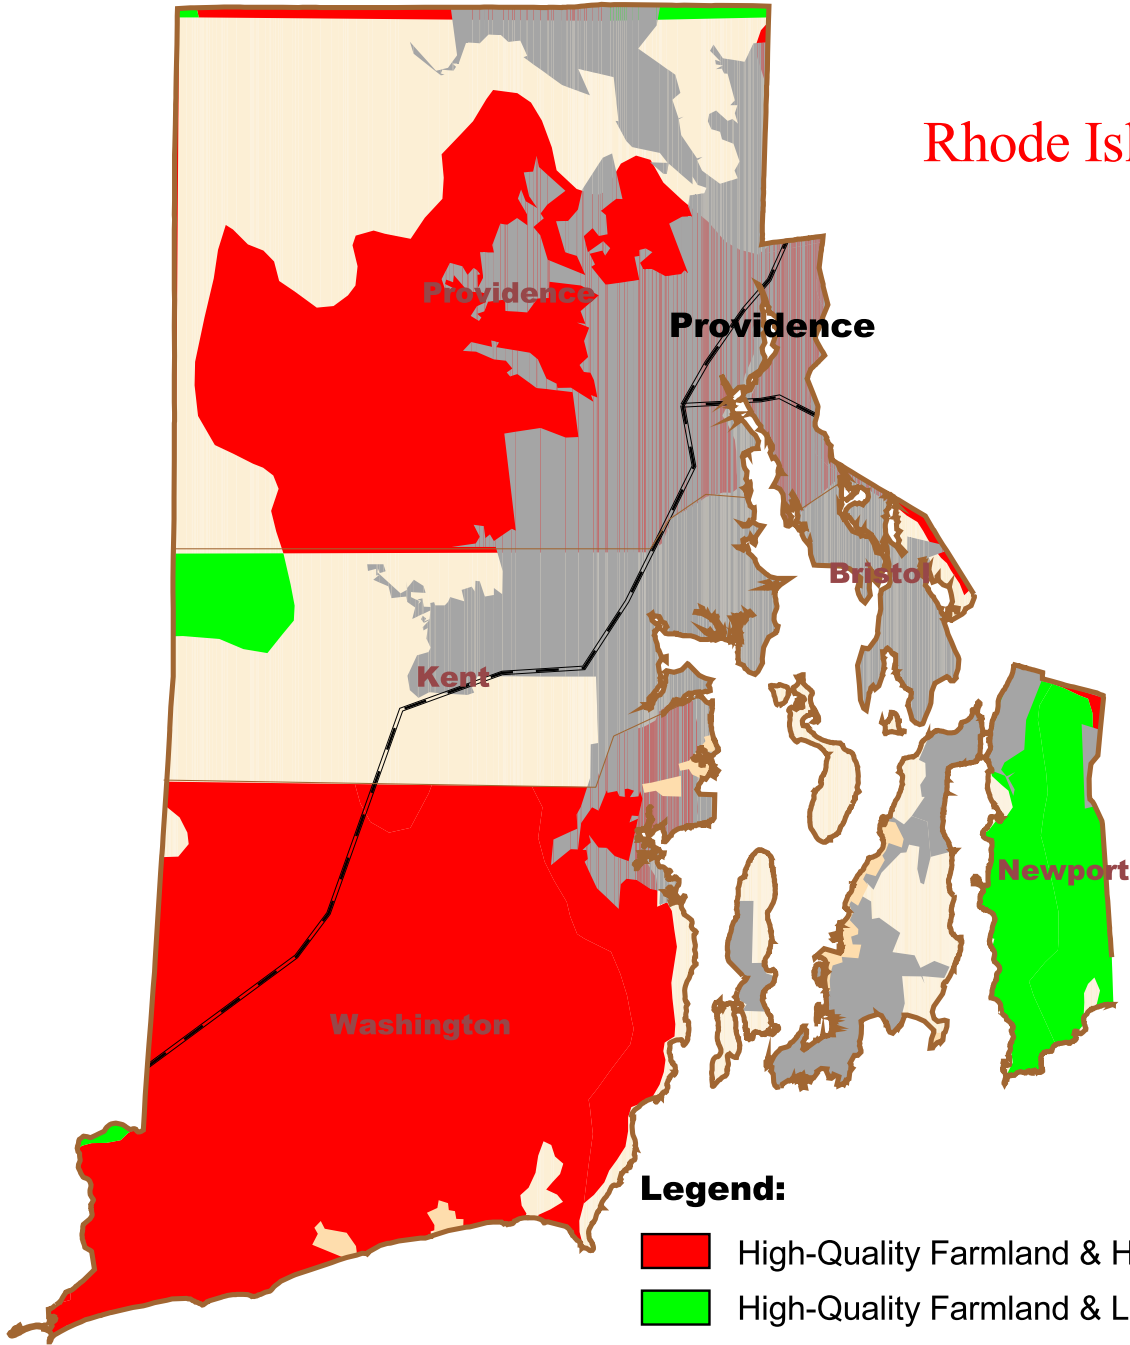

# FARMING ON THE EDGE

## Sprawling Development Threatens America's Best Farmland

Rhode Island

### Legend:

- High-Quality Farmland & High Development
- High-Quality Farmland & Low Development
- Federal & Indian Lands
- Urban Areas
- Other Lands

0 4 8 Miles

American Farmland Trust  
www.farmland.org